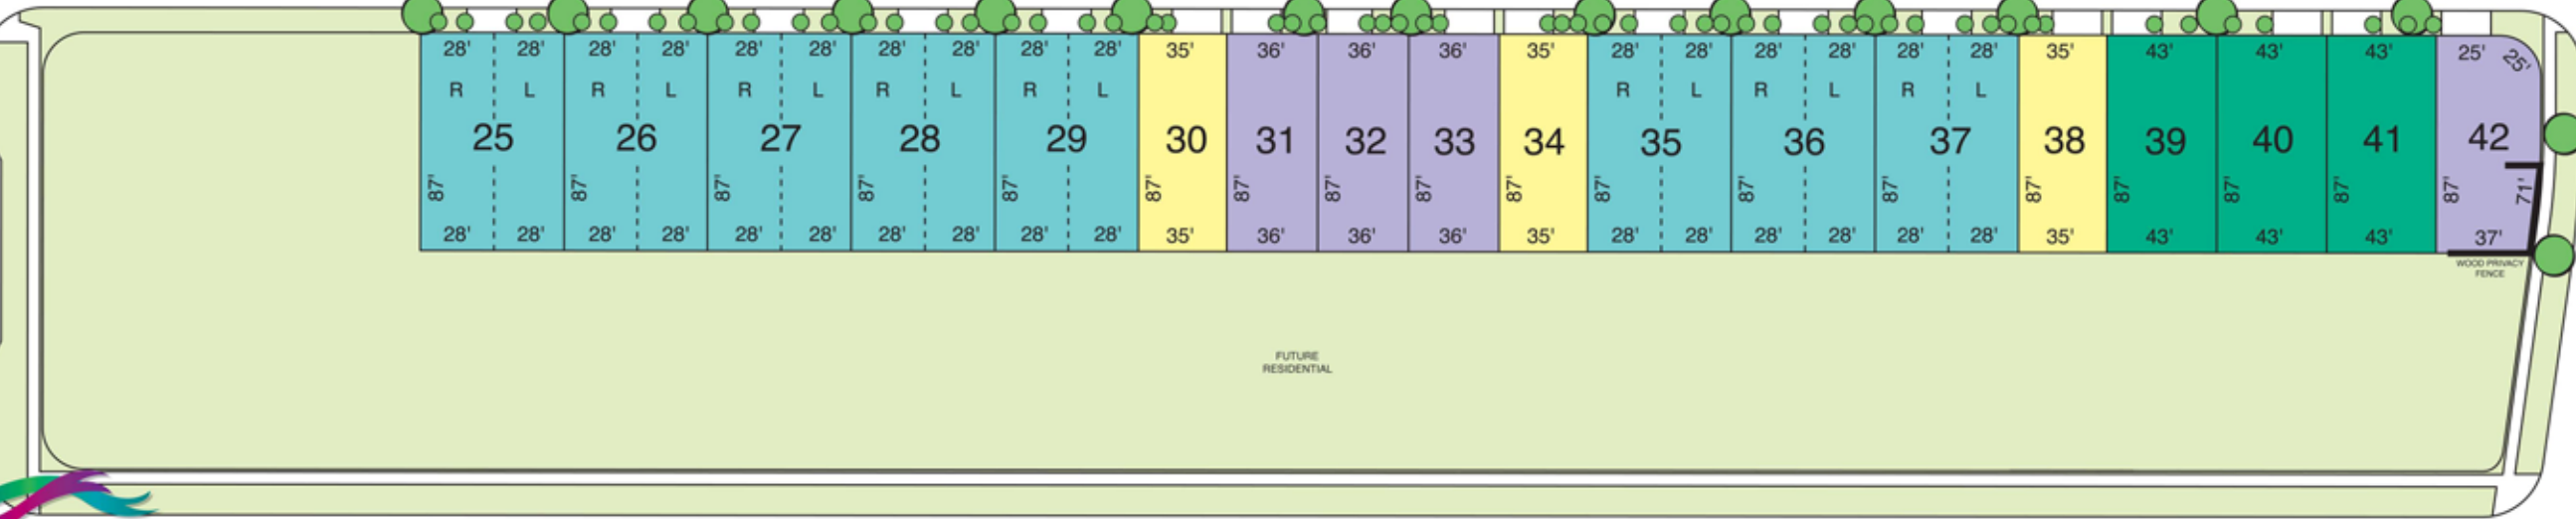

MAJOR MACKENZIE DRIVE

- 24' SEMIS
- 28' LINKED BY GARAGE
- 35' LOTS
- 36' LOTS
- 43' LOTS

ROY RAINEY AVENUE

GREENSPIRE AVENUE

HAMMERSLY BOULEVARD

HERMITAGE BOULEVARD